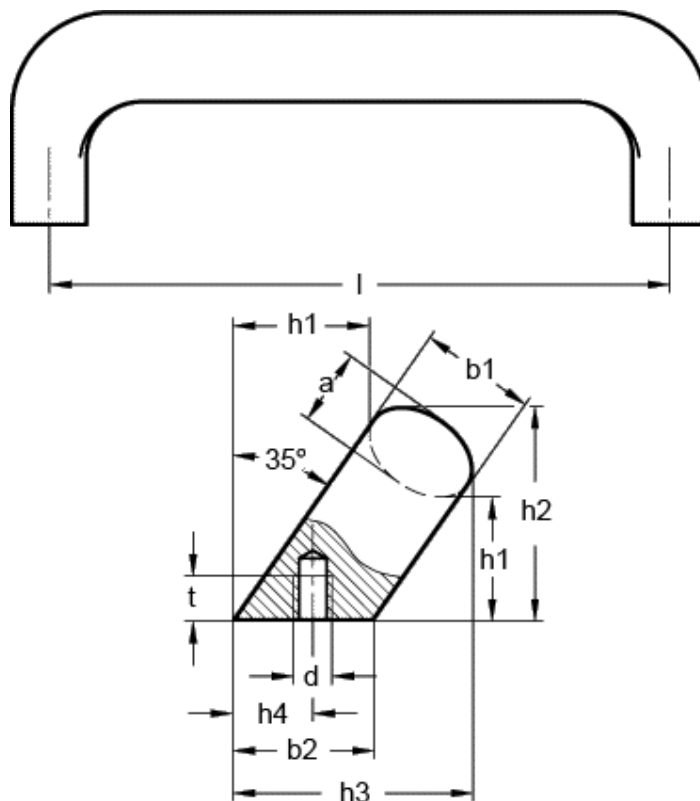

Article number: 20176149

Description: E+G Cabinet U-handle GN 565.2-20-128-SW

Measures

a	= 13	l	= 128
b1	= 20	r	= 13
b2	= 24	t min	= 10
d	= M6		
h1	= 32		
h2	= 48		
h3	= 50		
h4 +1	= 13.5		